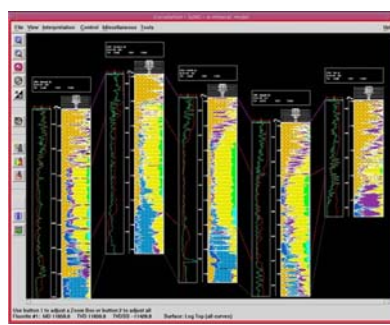

Stratworks