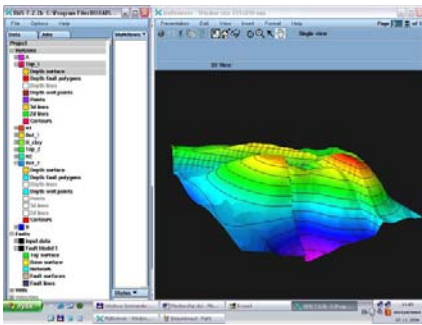

## Research areas:

My work mainly focuses on:

- 1) Work with geological and geophysical modelling software: Roxar IRAP RMS and Landmark StratWorks and SeisWorks.
- 2) Work with GIS and database software, (ArcGIS 9.0). I work on a GIS project, based on materials of UNESCO TTR cruise during 1990-2004.