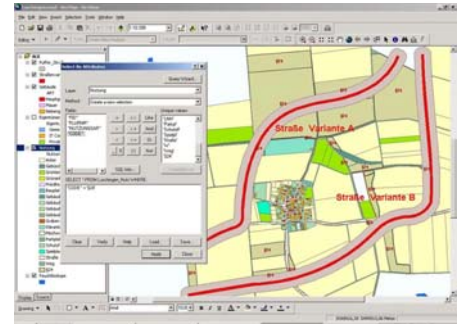

## Research areas:

My work mainly focuses on:

- 1) Work with geological and geophysical modelling software: Roxar IRAP RMS and Landmark StratWorks and SeisWorks.
- 2) Work with GIS and database software, (ArcGIS 9.0). I work on a GIS project, based on materials of UNESCO TTR cruise during 1990-2004.

**Roxar Irapi RMS**

**Stratworks**

**ArcGIS**

---